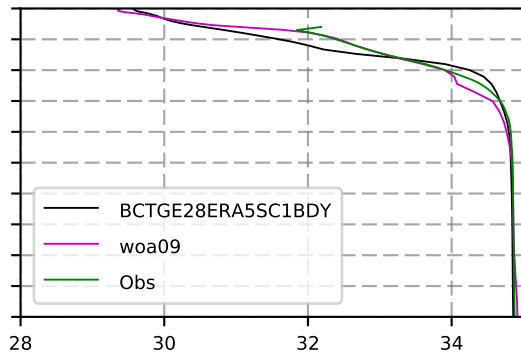

2014 mean temperature  
@ moor Arctic B box

2014 mean Salinity  
@ moor Arctic B box

@ moor EUR box

@ moor EUR box