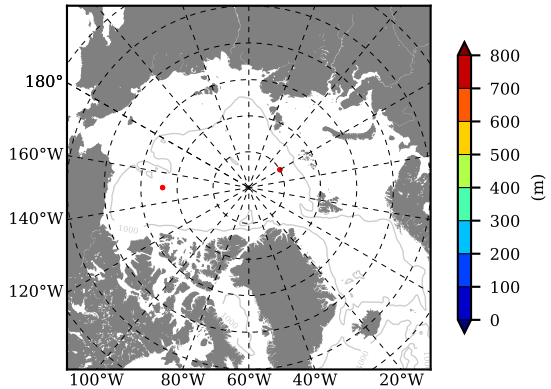

BCTGE28ERA5SC1EMP AW Max Temp over 1979

AW Max Temp from PHC 3.0

BCTGE28ERA5SC1EMP AW Max Temp depth

AW Max Temp depth from PHC 3.0