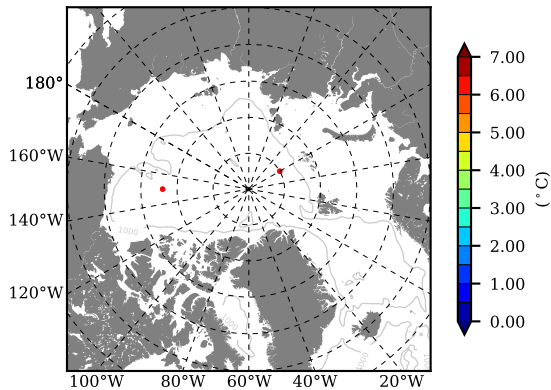

BCTGE28ERA5SC1EMP AW Max Temp over 1979

AW Max Temp from PHC 3.0

BCTGE28ERA5SC1EMP AW Max Temp depth

AW Max Temp depth from PHC 3.0