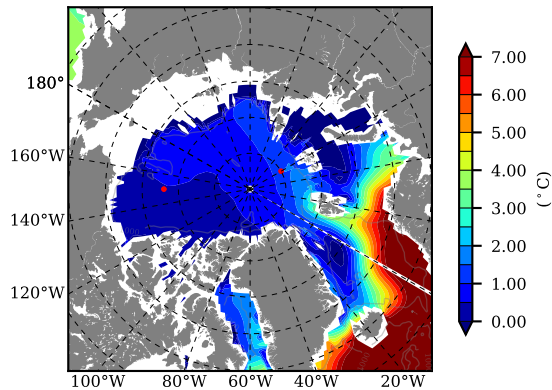

BCTGE28ERA5SC1EMP AW Max Temp over 1979

AW Max Temp from PHC 3.0

BCTGE28ERA5SC1EMP AW Max Temp depth

AW Max Temp depth from PHC 3.0