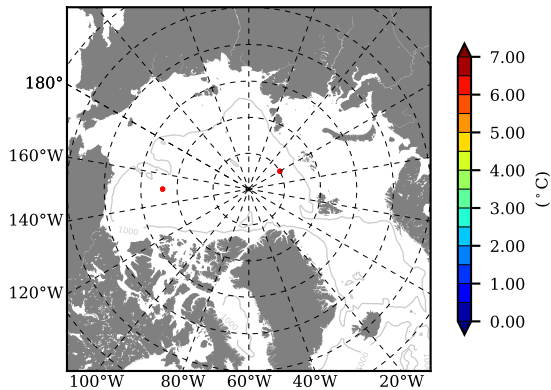

BCTGE28ERA5SC1EMP AW Max Temp over 1980

AW Max Temp from PHC 3.0

BCTGE28ERA5SC1EMP AW Max Temp depth

AW Max Temp depth from PHC 3.0