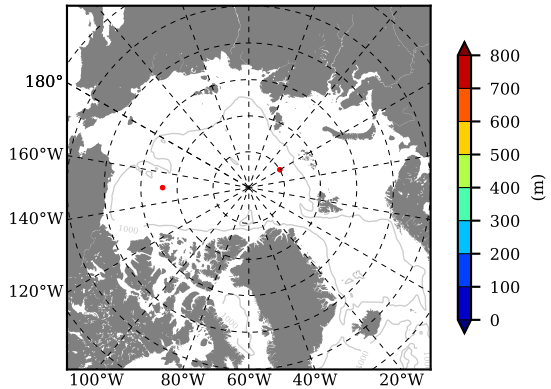

BCTGE28ERA5SC1EMP AW Max Temp over 1980

AW Max Temp from PHC 3.0

BCTGE28ERA5SC1EMP AW Max Temp depth

AW Max Temp depth from PHC 3.0