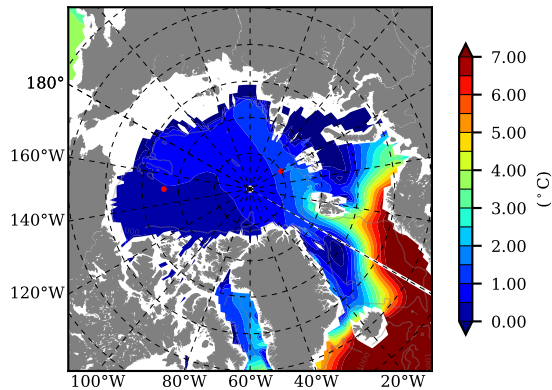

BCTGE28ERA5SC1EMP AW Max Temp over 1980

AW Max Temp from PHC 3.0

BCTGE28ERA5SC1EMP AW Max Temp depth

AW Max Temp depth from PHC 3.0