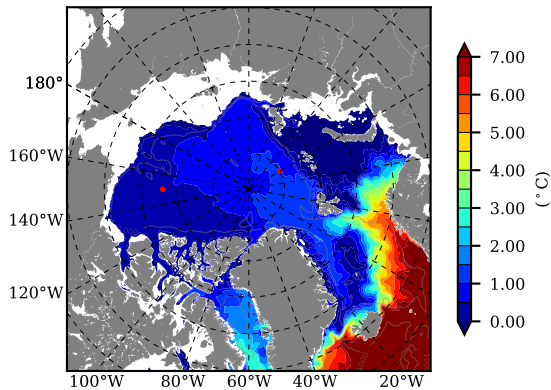

BCTGE28ERA5SC1EMP AW Max Temp over 1981

AW Max Temp from PHC 3.0

BCTGE28ERA5SC1EMP AW Max Temp depth

AW Max Temp depth from PHC 3.0