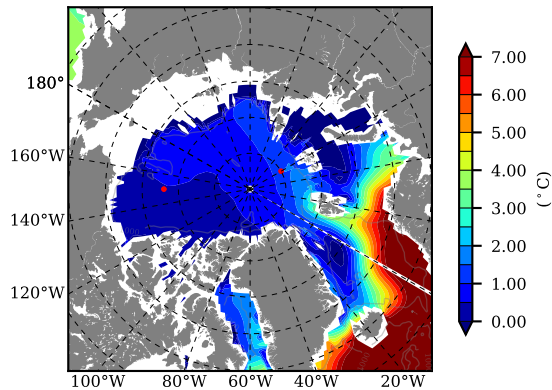

BCTGE28ERA5SC1EMP AW Max Temp over 1981

AW Max Temp from PHC 3.0

BCTGE28ERA5SC1EMP AW Max Temp depth

AW Max Temp depth from PHC 3.0