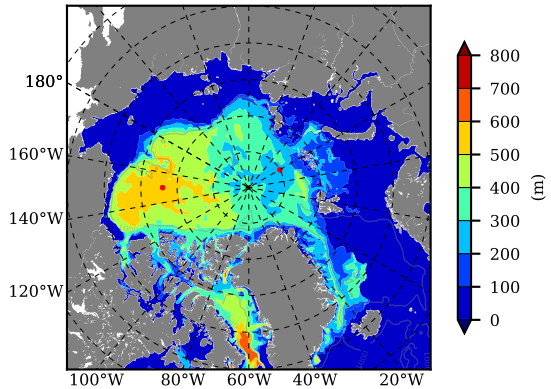

BCTGE28ERA5SC1EMP AW Max Temp over 1981

AW Max Temp from PHC 3.0

BCTGE28ERA5SC1EMP AW Max Temp depth

AW Max Temp depth from PHC 3.0