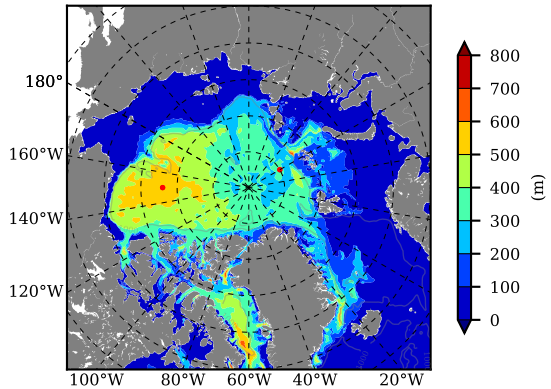

BCTGE28ERA5SC1EMP AW Max Temp over 1982

AW Max Temp from PHC 3.0

BCTGE28ERA5SC1EMP AW Max Temp depth

AW Max Temp depth from PHC 3.0