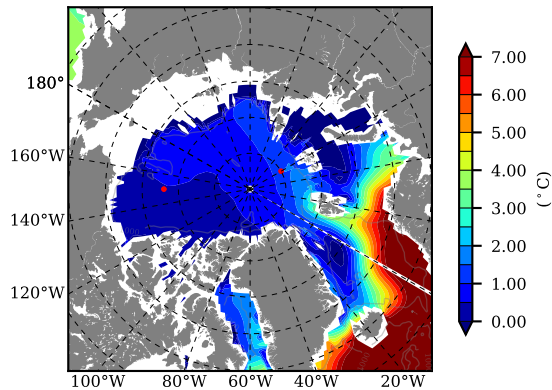

BCTGE28ERA5SC1EMP AW Max Temp over 1982

AW Max Temp from PHC 3.0

BCTGE28ERA5SC1EMP AW Max Temp depth

AW Max Temp depth from PHC 3.0