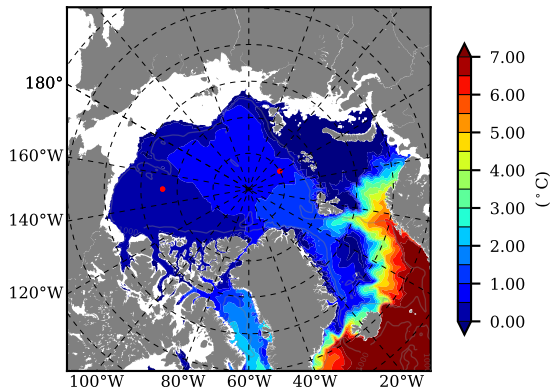

BCTGE28ERA5SC1EMP AW Max Temp over 1982

AW Max Temp from PHC 3.0

BCTGE28ERA5SC1EMP AW Max Temp depth

AW Max Temp depth from PHC 3.0