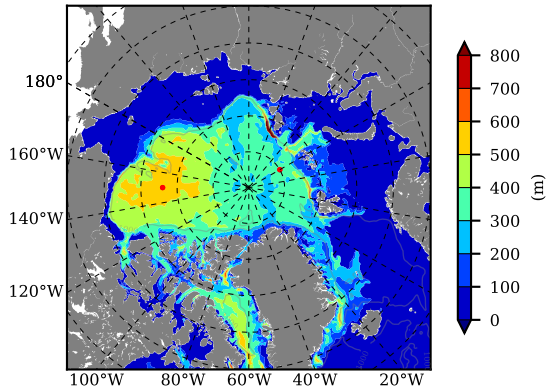

BCTGE28ERA5SC1EMP AW Max Temp over 1983

AW Max Temp from PHC 3.0

BCTGE28ERA5SC1EMP AW Max Temp depth

AW Max Temp depth from PHC 3.0