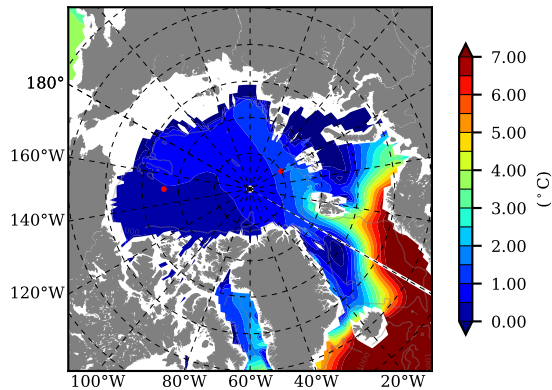

BCTGE28ERA5SC1EMP AW Max Temp over 1983

AW Max Temp from PHC 3.0

BCTGE28ERA5SC1EMP AW Max Temp depth

AW Max Temp depth from PHC 3.0