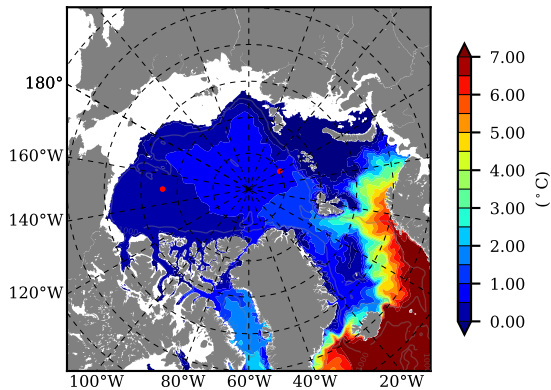

BCTGE28ERA5SC1EMP AW Max Temp over 1983

AW Max Temp from PHC 3.0

BCTGE28ERA5SC1EMP AW Max Temp depth

AW Max Temp depth from PHC 3.0