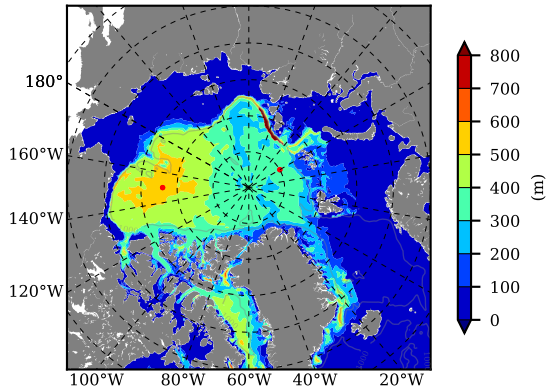

BCTGE28ERA5SC1EMP AW Max Temp over 1984

AW Max Temp from PHC 3.0

BCTGE28ERA5SC1EMP AW Max Temp depth

AW Max Temp depth from PHC 3.0