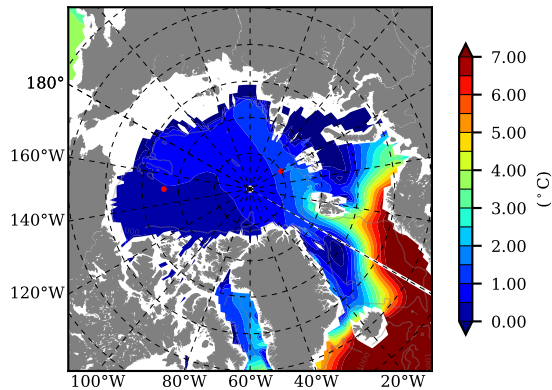

BCTGE28ERA5SC1EMP AW Max Temp over 1984

AW Max Temp from PHC 3.0

BCTGE28ERA5SC1EMP AW Max Temp depth

AW Max Temp depth from PHC 3.0