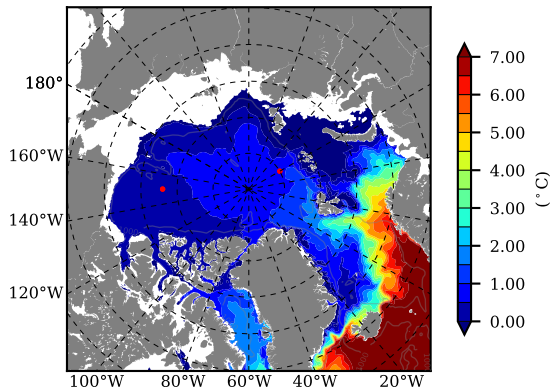

BCTGE28ERA5SC1EMP AW Max Temp over 1984

AW Max Temp from PHC 3.0

BCTGE28ERA5SC1EMP AW Max Temp depth

AW Max Temp depth from PHC 3.0