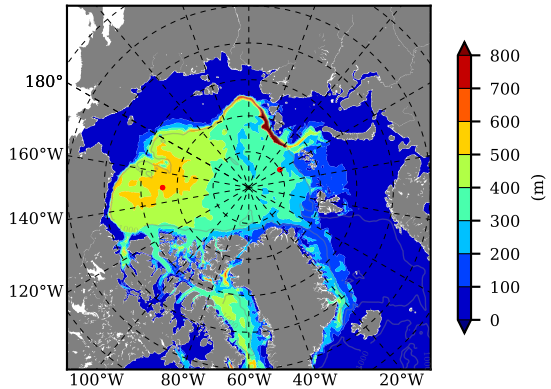

BCTGE28ERA5SC1EMP AW Max Temp over 1985

AW Max Temp from PHC 3.0

BCTGE28ERA5SC1EMP AW Max Temp depth

AW Max Temp depth from PHC 3.0