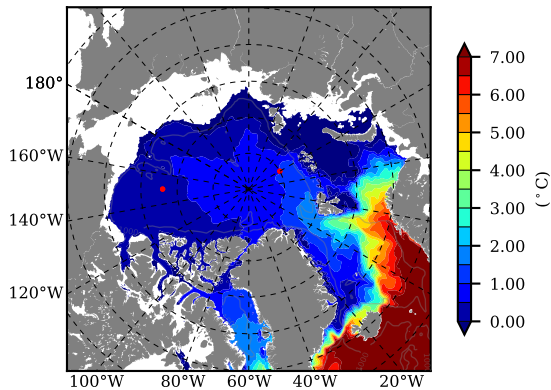

BCTGE28ERA5SC1EMP AW Max Temp over 1985

AW Max Temp from PHC 3.0

BCTGE28ERA5SC1EMP AW Max Temp depth

AW Max Temp depth from PHC 3.0