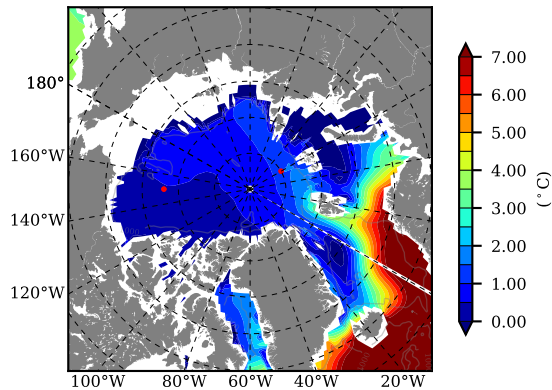

BCTGE28ERA5SC1EMP AW Max Temp over 1985

AW Max Temp from PHC 3.0

BCTGE28ERA5SC1EMP AW Max Temp depth

AW Max Temp depth from PHC 3.0