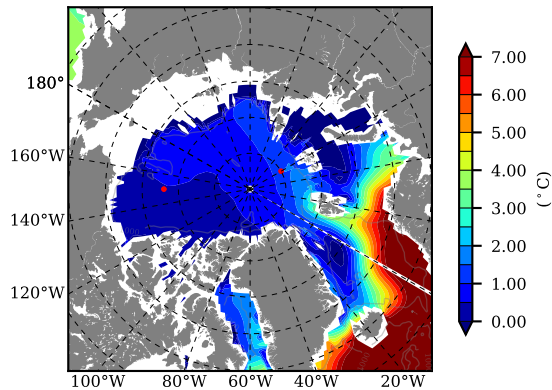

BCTGE28ERA5SC1EMP AW Max Temp over 1986

AW Max Temp from PHC 3.0

BCTGE28ERA5SC1EMP AW Max Temp depth

AW Max Temp depth from PHC 3.0