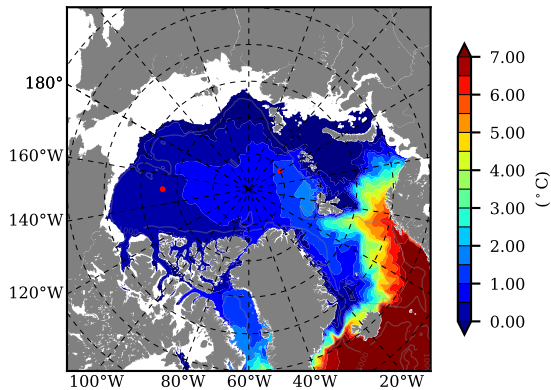

BCTGE28ERA5SC1EMP AW Max Temp over 1986

AW Max Temp from PHC 3.0

BCTGE28ERA5SC1EMP AW Max Temp depth

AW Max Temp depth from PHC 3.0