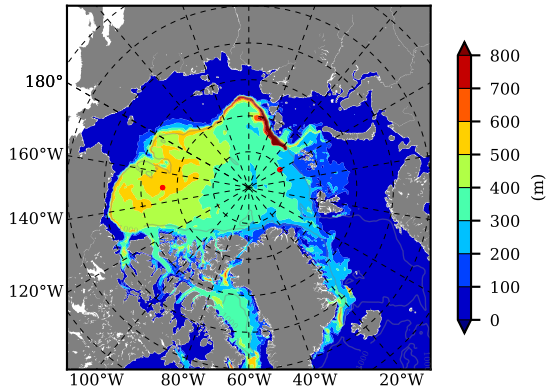

BCTGE28ERA5SC1EMP AW Max Temp over 1986

AW Max Temp from PHC 3.0

BCTGE28ERA5SC1EMP AW Max Temp depth

AW Max Temp depth from PHC 3.0