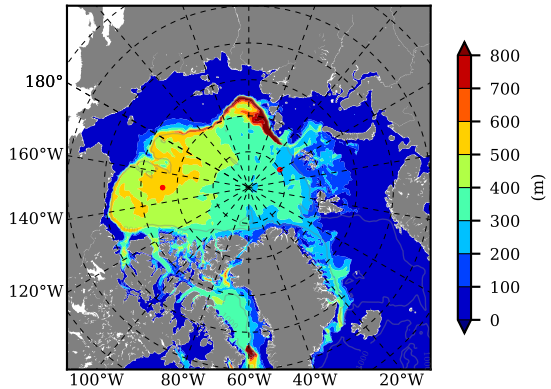

BCTGE28ERA5SC1EMP AW Max Temp over 1987

AW Max Temp from PHC 3.0

BCTGE28ERA5SC1EMP AW Max Temp depth

AW Max Temp depth from PHC 3.0