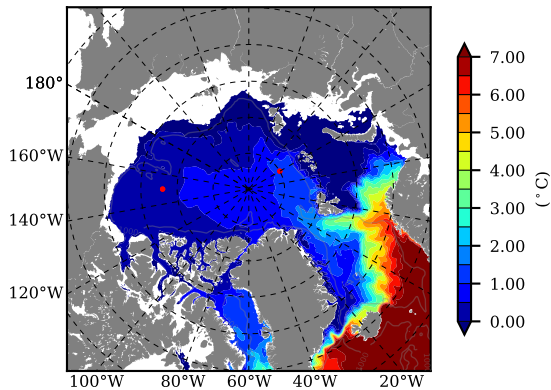

BCTGE28ERA5SC1EMP AW Max Temp over 1987

AW Max Temp from PHC 3.0

BCTGE28ERA5SC1EMP AW Max Temp depth

AW Max Temp depth from PHC 3.0