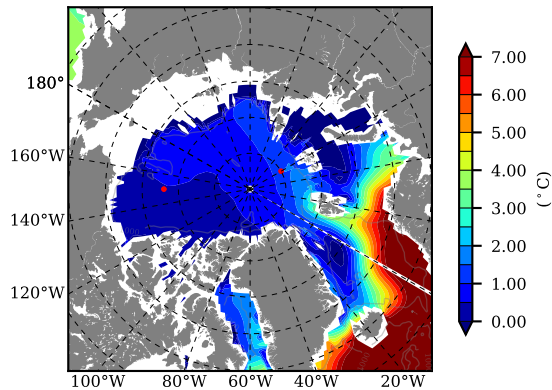

BCTGE28ERA5SC1EMP AW Max Temp over 1987

AW Max Temp from PHC 3.0

BCTGE28ERA5SC1EMP AW Max Temp depth

AW Max Temp depth from PHC 3.0