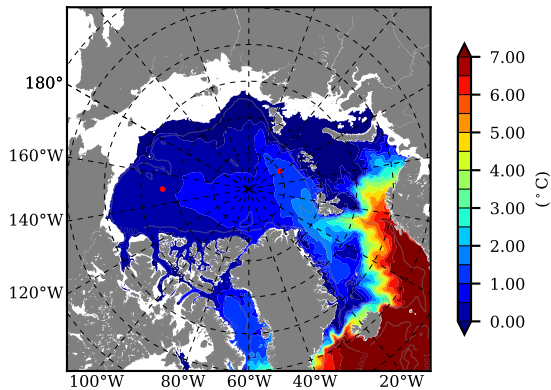

BCTGE28ERA5SC1EMP AW Max Temp over 1988

AW Max Temp from PHC 3.0

BCTGE28ERA5SC1EMP AW Max Temp depth

AW Max Temp depth from PHC 3.0