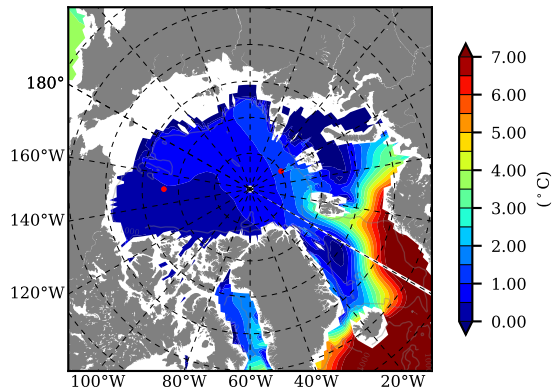

BCTGE28ERA5SC1EMP AW Max Temp over 1988

AW Max Temp from PHC 3.0

BCTGE28ERA5SC1EMP AW Max Temp depth

AW Max Temp depth from PHC 3.0