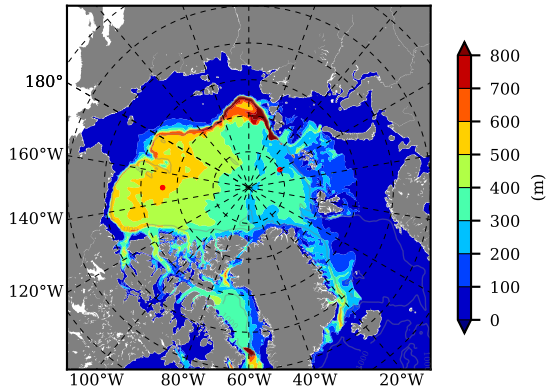

BCTGE28ERA5SC1EMP AW Max Temp over 1988

AW Max Temp from PHC 3.0

BCTGE28ERA5SC1EMP AW Max Temp depth

AW Max Temp depth from PHC 3.0