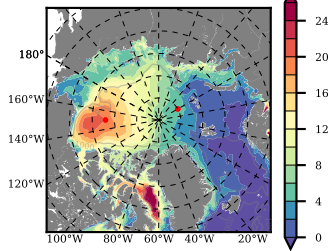

BCTGE28ERA5SC1EMP mean FWC (m) over 1981

Mean FWC (m) from BG Obs Sys. (Proshutinsky et al. GRL2018) over year 2003-2017

Mean FWC (m) from Init State

BCTGE28ERA5SC1EMP mean SSH anomaly

Mean DOT from Armitage et al. 2017 2003-2014