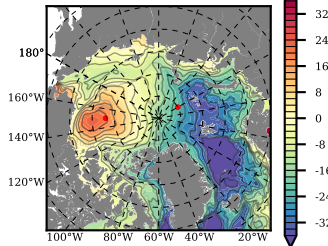

BCTGE28ERA5SC1EMP mean FWC (m) over 1981

Mean FWC (m) from BG Obs Sys. (Proshutinsky et al. GRL2018) over year 2003-2017

Mean FWC (m) from Init State

BCTGE28ERA5SC1EMP mean SSH anomaly

Mean DOT from Armitage et al. 2017 2003-2014