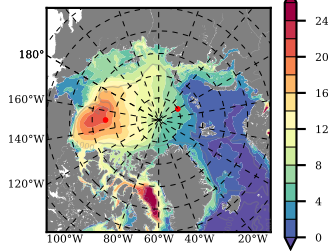

BCTGE28ERA5SC1EMP mean FWC (m) over 1982

Mean FWC (m) from BG Obs Sys. (Proshutinsky et al. GRL2018) over year 2003-2017

Mean FWC (m) from Init State

BCTGE28ERA5SC1EMP mean SSH anomaly

Mean DOT from Armitage et al. 2017 2003-2014