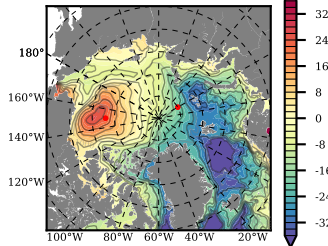

BCTGE28ERA5SC1EMP mean FWC (m) over 1982

Mean FWC (m) from BG Obs Sys. (Proshutinsky et al. GRL2018) over year 2003-2017

Mean FWC (m) from Init State

BCTGE28ERA5SC1EMP mean SSH anomaly

Mean DOT from Armitage et al. 2017 2003-2014