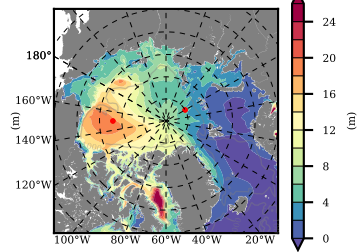

BCTGE28ERA5SC1EMP mean FWC (m) over 1983

Mean FWC (m) from BG Obs Sys. (Proshutinsky et al. GRL2018) over year 2003-2017

Mean FWC (m) from Init State

BCTGE28ERA5SC1EMP mean SSH anomaly

Mean DOT from Armitage et al. 2017 2003-2014