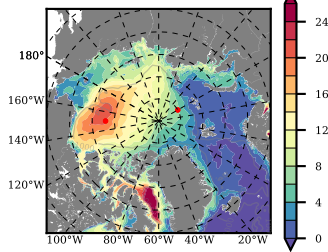

BCTGE28ERA5SC1EMP mean FWC (m) over 1983

Mean FWC (m) from BG Obs Sys. (Proshutinsky et al. GRL2018) over year 2003-2017

Mean FWC (m) from Init State

BCTGE28ERA5SC1EMP mean SSH anomaly

Mean DOT from Armitage et al. 2017 2003-2014