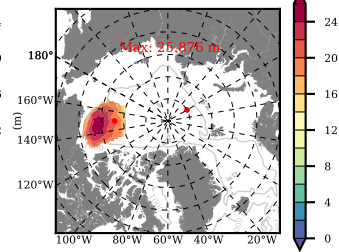

BCTGE28ERA5SC1EMP mean FWC (m) over 1983

Mean FWC (m) from BG Obs Sys. (Proshutinsky et al. GRL2018) over year 2003-2017

Mean FWC (m) from Init State

BCTGE28ERA5SC1EMP mean SSH anomaly

Mean DOT from Armitage et al. 2017 2003-2014