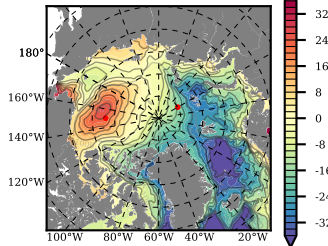

BCTGE28ERA5SC1EMP mean FWC (m) over 1983

Mean FWC (m) from BG Obs Sys. (Proshutinsky et al. GRL2018) over year 2003-2017

Mean FWC (m) from Init State

BCTGE28ERA5SC1EMP mean SSH anomaly

Mean DOT from Armitage et al. 2017 2003-2014