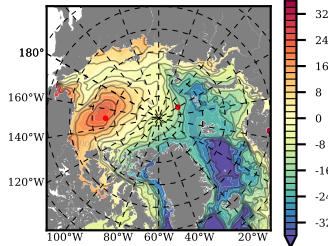

BCTGE28ERA5SC1EMP mean FWC (m) over 1984

Mean FWC (m) from BG Obs Sys. (Proshutinsky et al. GRL2018) over year 2003-2017

Mean FWC (m) from Init State

BCTGE28ERA5SC1EMP mean SSH anomaly

Mean DOT from Armitage et al. 2017 2003-2014