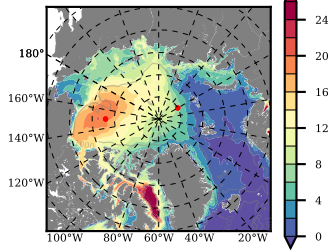

BCTGE28ERA5SC1EMP mean FWC (m) over 1984

Mean FWC (m) from BG Obs Sys. (Proshutinsky et al. GRL2018) over year 2003-2017

Mean FWC (m) from Init State

BCTGE28ERA5SC1EMP mean SSH anomaly

Mean DOT from Armitage et al. 2017 2003-2014