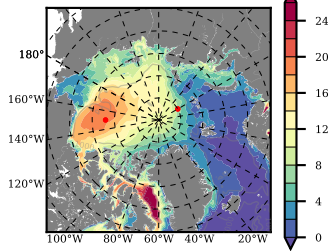

BCTGE28ERA5SC1EMP mean FWC (m) over 1985

Mean FWC (m) from BG Obs Sys. (Proshutinsky et al. GRL2018) over year 2003-2017

Mean FWC (m) from Init State

BCTGE28ERA5SC1EMP mean SSH anomaly

Mean DOT from Armitage et al. 2017 2003-2014