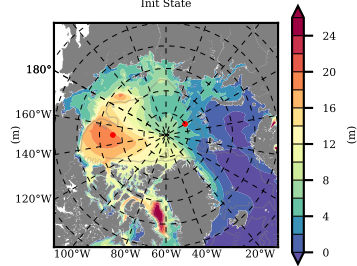

BCTGE28ERA5SC1EMP mean FWC (m) over 1985

Mean FWC (m) from BG Obs Sys. (Proshutinsky et al. GRL2018) over year 2003-2017

Mean FWC (m) from Init State

BCTGE28ERA5SC1EMP mean SSH anomaly

Mean DOT from Armitage et al. 2017 2003-2014