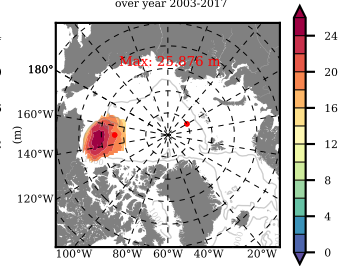

BCTGE28ERA5SC1EMP mean FWC (m) over 1985

Mean FWC (m) from BG Obs Sys. (Proshutinsky et al. GRL2018) over year 2003-2017

Mean FWC (m) from Init State

BCTGE28ERA5SC1EMP mean SSH anomaly

Mean DOT from Armitage et al. 2017 2003-2014