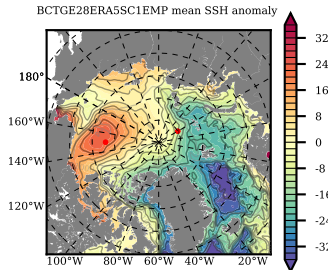

BCTGE28ERA5SC1EMP mean FWC (m) over 1985

Mean FWC (m) from BG Obs Sys. (Proshutinsky et al. GRL2018) over year 2003-2017

Mean FWC (m) from Init State

BCTGE28ERA5SC1EMP mean SSH anomaly

Mean DOT from Armitage et al. 2017 2003-2014