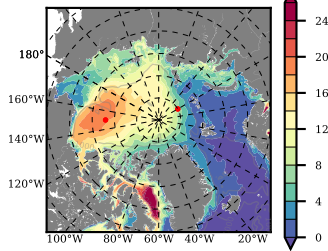

BCTGE28ERA5SC1EMP mean FWC (m) over 1986

Mean FWC (m) from BG Obs Sys. (Proshutinsky et al. GRL2018) over year 2003-2017

Mean FWC (m) from Init State

BCTGE28ERA5SC1EMP mean SSH anomaly

Mean DOT from Armitage et al. 2017 2003-2014