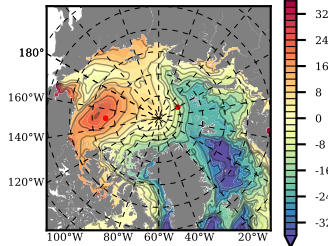

BCTGE28ERA5SC1EMP mean FWC (m) over 1986

Mean FWC (m) from BG Obs Sys. (Proshutinsky et al. GRL2018) over year 2003-2017

Mean FWC (m) from Init State

BCTGE28ERA5SC1EMP mean SSH anomaly

Mean DOT from Armitage et al. 2017 2003-2014