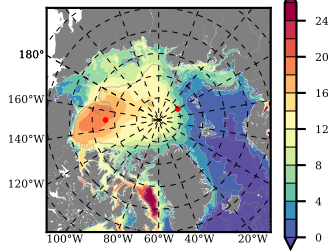

BCTGE28ERA5SC1EMP mean FWC (m) over 1987

Mean FWC (m) from BG Obs Sys. (Proshutinsky et al. GRL2018) over year 2003-2017

Mean FWC (m) from Init State

BCTGE28ERA5SC1EMP mean SSH anomaly

Mean DOT from Armitage et al. 2017 2003-2014