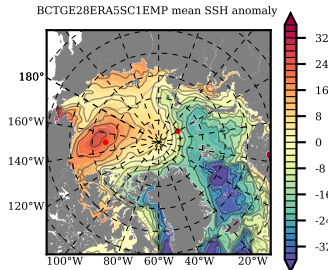

BCTGE28ERA5SC1EMP mean FWC (m) over 1987

Mean FWC (m) from BG Obs Sys. (Proshutinsky et al. GRL2018) over year 2003-2017

Mean FWC (m) from Init State

BCTGE28ERA5SC1EMP mean SSH anomaly

Mean DOT from Armitage et al. 2017 2003-2014