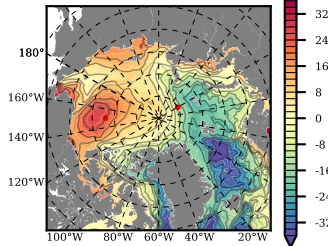

BCTGE28ERA5SC1EMP mean FWC (m) over 1988

Mean FWC (m) from BG Obs Sys. (Proshutinsky et al. GRL2018) over year 2003-2017

Mean FWC (m) from Init State

BCTGE28ERA5SC1EMP mean SSH anomaly

Mean DOT from Armitage et al. 2017 2003-2014