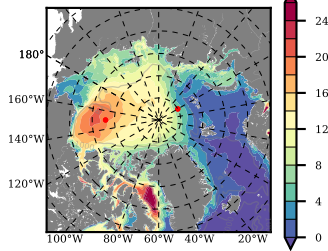

BCTGE28ERA5SC1EMP mean FWC (m) over 1988

Mean FWC (m) from BG Obs Sys. (Proshutinsky et al. GRL2018) over year 2003-2017

Mean FWC (m) from Init State

BCTGE28ERA5SC1EMP mean SSH anomaly

Mean DOT from Armitage et al. 2017 2003-2014