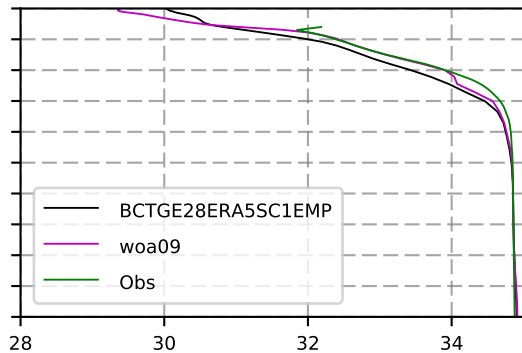

1982 mean temperature
@ moor Arctic B box

1982 mean Salinity
@ moor Arctic B box

@ moor EUR box

@ moor EUR box