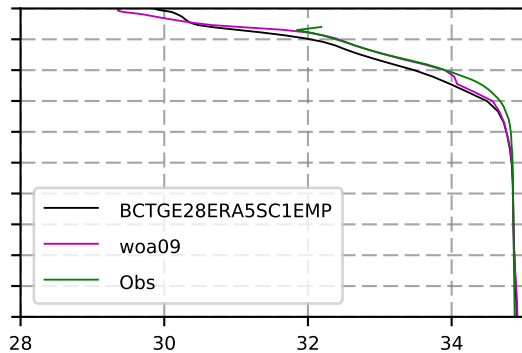

1983 mean temperature
@ moor Arctic B box

1983 mean Salinity
@ moor Arctic B box

@ moor EUR box

@ moor EUR box