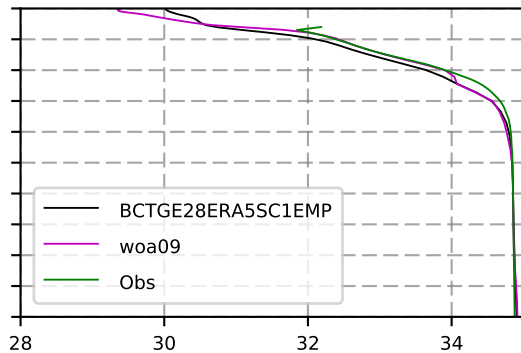

1984 mean temperature
@ moor Arctic B box

1984 mean Salinity
@ moor Arctic B box

@ moor EUR box

@ moor EUR box