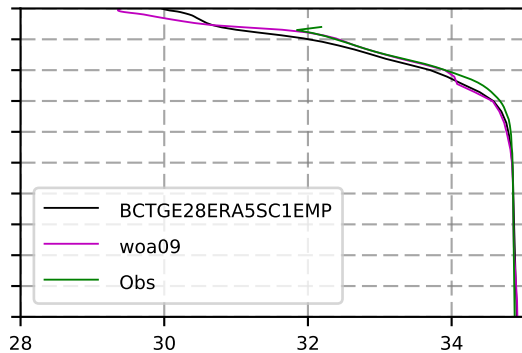

1985 mean temperature  
@ moor Arctic B box

1985 mean Salinity  
@ moor Arctic B box

@ moor EUR box

@ moor EUR box