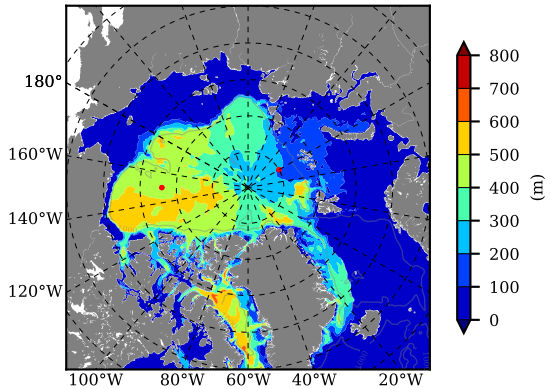

BCTGE28SS AW Max Temp over 1979

AW Max Temp from PHC 3.0

BCTGE28SS AW Max Temp depth

AW Max Temp depth from PHC 3.0