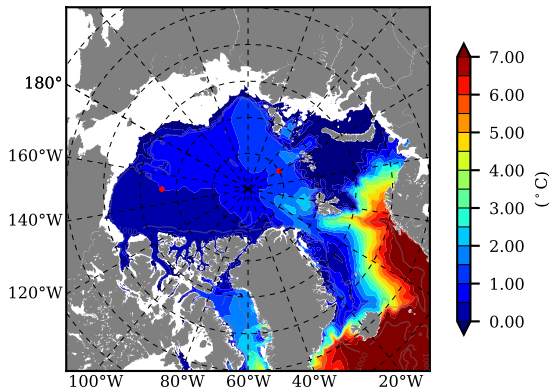

BCTGE28SS AW Max Temp over 1979

AW Max Temp from PHC 3.0

BCTGE28SS AW Max Temp depth

AW Max Temp depth from PHC 3.0