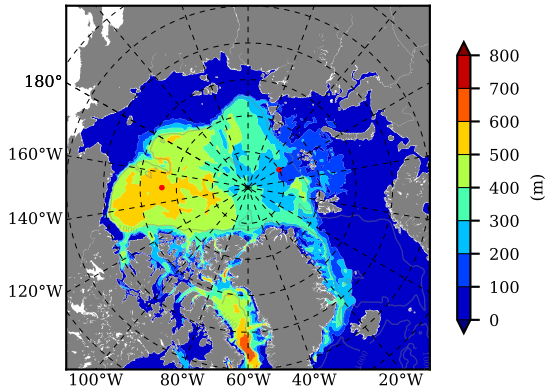

BCTGE28SS AW Max Temp over 1980

AW Max Temp from PHC 3.0

BCTGE28SS AW Max Temp depth

AW Max Temp depth from PHC 3.0