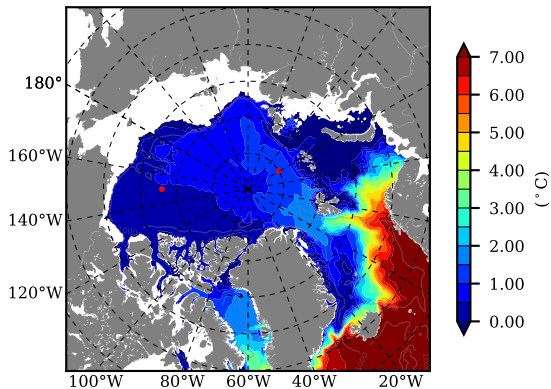

BCTGE28SS AW Max Temp over 1980

AW Max Temp from PHC 3.0

BCTGE28SS AW Max Temp depth

AW Max Temp depth from PHC 3.0