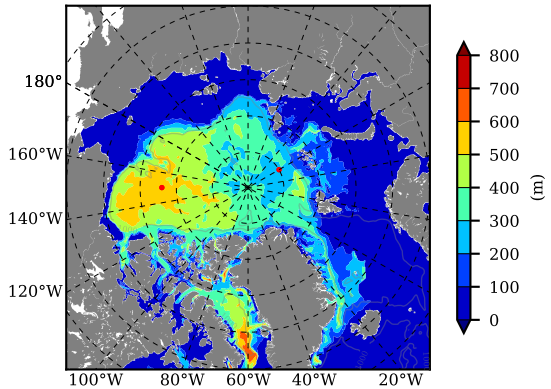

BCTGE28SS AW Max Temp over 1981

AW Max Temp from PHC 3.0

BCTGE28SS AW Max Temp depth

AW Max Temp depth from PHC 3.0