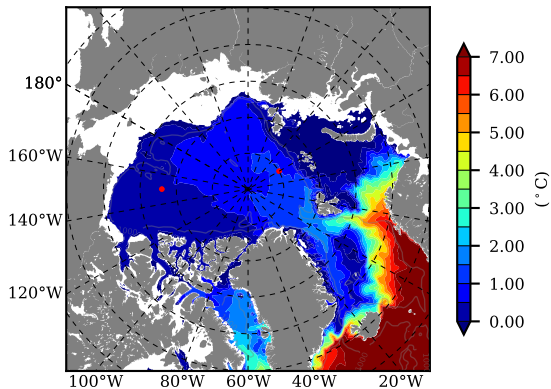

BCTGE28SS AW Max Temp over 1981

AW Max Temp from PHC 3.0

BCTGE28SS AW Max Temp depth

AW Max Temp depth from PHC 3.0