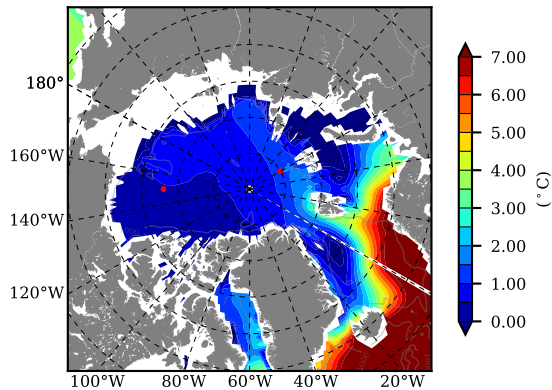

BCTGE28SS AW Max Temp over 1982

AW Max Temp from PHC 3.0

BCTGE28SS AW Max Temp depth

AW Max Temp depth from PHC 3.0