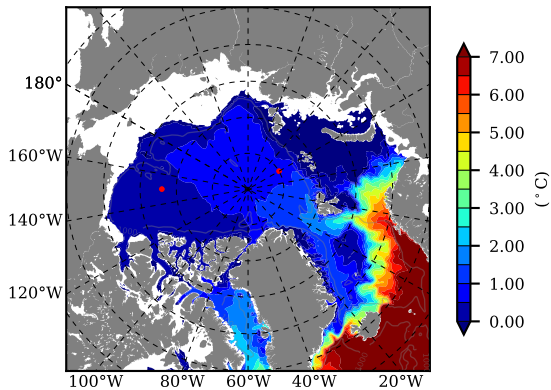

BCTGE28SS AW Max Temp over 1982

AW Max Temp from PHC 3.0

BCTGE28SS AW Max Temp depth

AW Max Temp depth from PHC 3.0