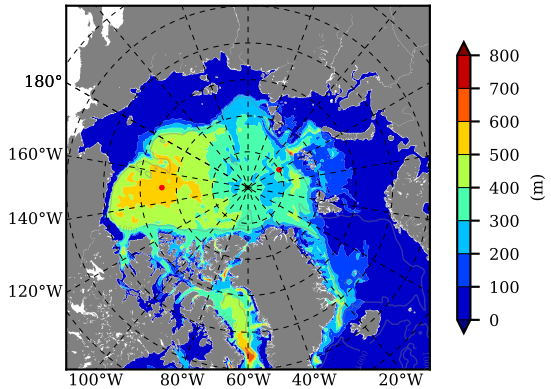

BCTGE28SS AW Max Temp over 1982

AW Max Temp from PHC 3.0

BCTGE28SS AW Max Temp depth

AW Max Temp depth from PHC 3.0