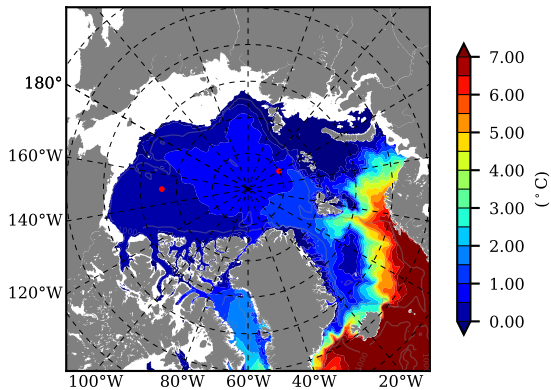

BCTGE28SS AW Max Temp over 1983

AW Max Temp from PHC 3.0

BCTGE28SS AW Max Temp depth

AW Max Temp depth from PHC 3.0