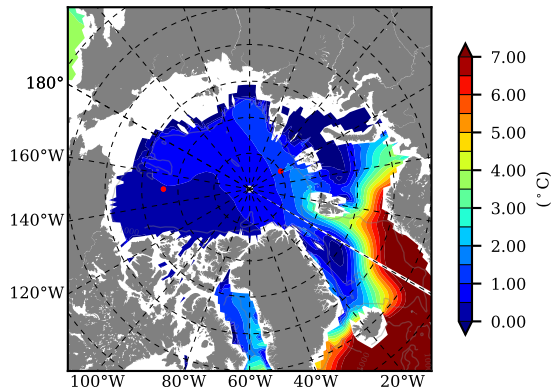

BCTGE28SS AW Max Temp over 1983

AW Max Temp from PHC 3.0

BCTGE28SS AW Max Temp depth

AW Max Temp depth from PHC 3.0