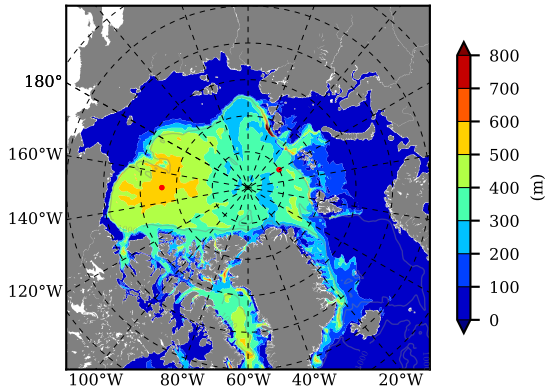

BCTGE28SS AW Max Temp over 1983

AW Max Temp from PHC 3.0

BCTGE28SS AW Max Temp depth

AW Max Temp depth from PHC 3.0