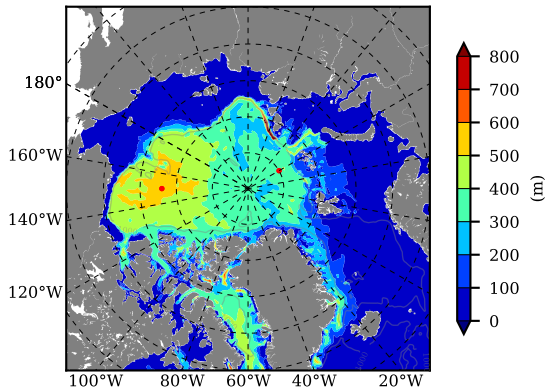

BCTGE28SS AW Max Temp over
1984

AW Max Temp from
PHC 3.0

BCTGE28SS AW Max Temp depth

AW Max Temp depth from
PHC 3.0