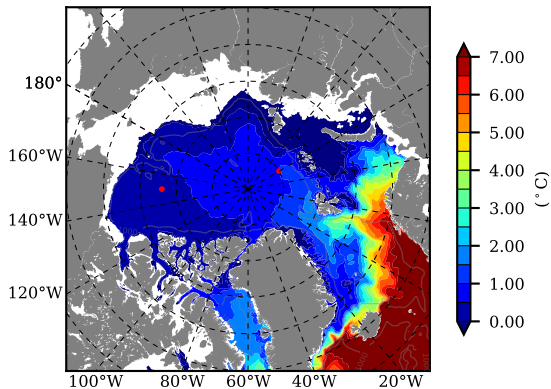

BCTGE28SS AW Max Temp over
1984

AW Max Temp from
PHC 3.0

BCTGE28SS AW Max Temp depth

AW Max Temp depth from
PHC 3.0