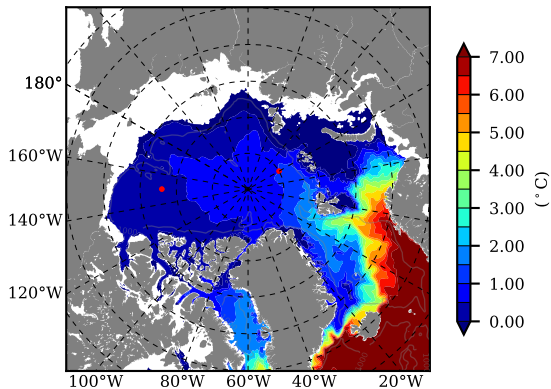

BCTGE28SS AW Max Temp over 1985

AW Max Temp from PHC 3.0

BCTGE28SS AW Max Temp depth

AW Max Temp depth from PHC 3.0