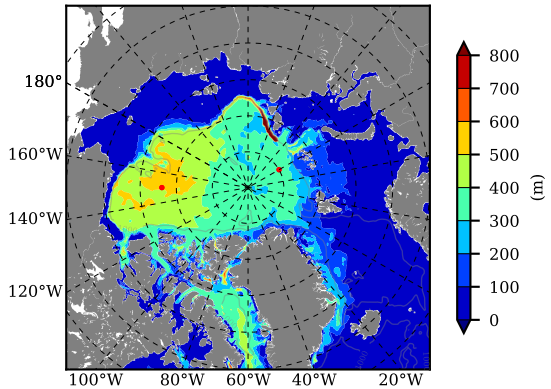

BCTGE28SS AW Max Temp over 1985

AW Max Temp from PHC 3.0

BCTGE28SS AW Max Temp depth

AW Max Temp depth from PHC 3.0