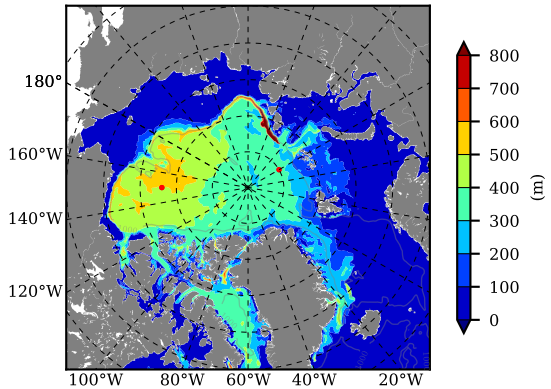

BCTGE28SS AW Max Temp over
1986

AW Max Temp from
PHC 3.0

BCTGE28SS AW Max Temp depth

AW Max Temp depth from
PHC 3.0