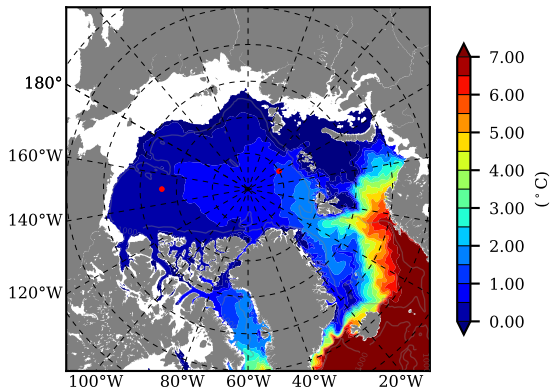

BCTGE28SS AW Max Temp over
1986

AW Max Temp from
PHC 3.0

BCTGE28SS AW Max Temp depth

AW Max Temp depth from
PHC 3.0