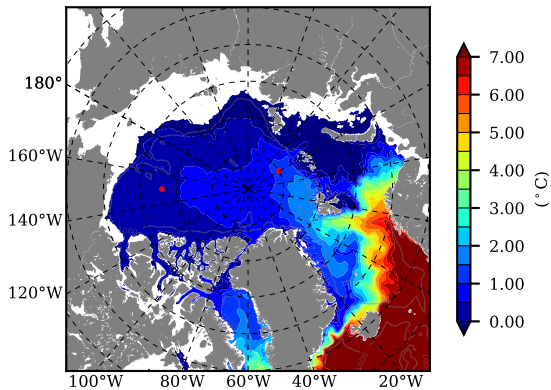

BCTGE28SS AW Max Temp over
1987

AW Max Temp from
PHC 3.0

BCTGE28SS AW Max Temp depth

AW Max Temp depth from
PHC 3.0