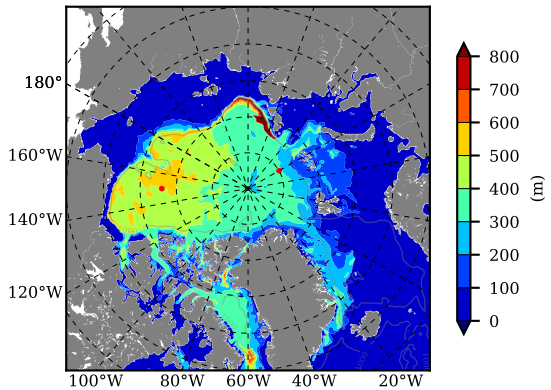

BCTGE28SS AW Max Temp over
1987

AW Max Temp from
PHC 3.0

BCTGE28SS AW Max Temp depth

AW Max Temp depth from
PHC 3.0