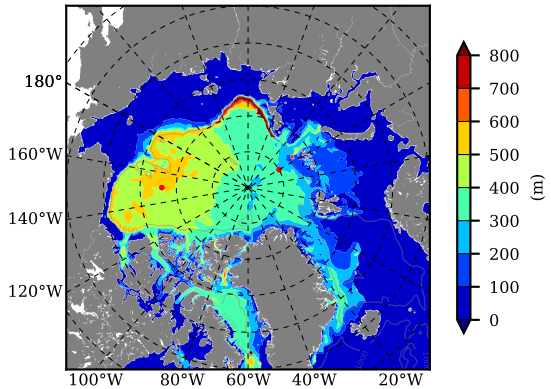

BCTGE28SS AW Max Temp over
1988

AW Max Temp from
PHC 3.0

BCTGE28SS AW Max Temp depth

AW Max Temp depth from
PHC 3.0