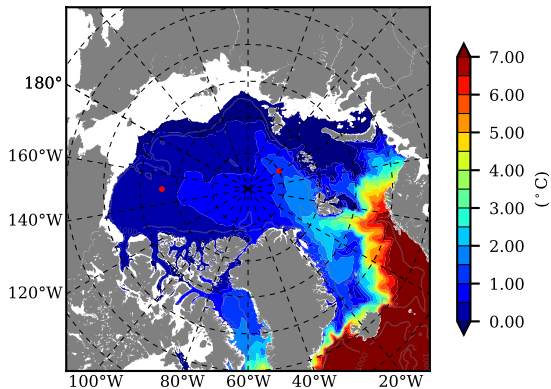

BCTGE28SS AW Max Temp over
1988

AW Max Temp from
PHC 3.0

BCTGE28SS AW Max Temp depth

AW Max Temp depth from
PHC 3.0