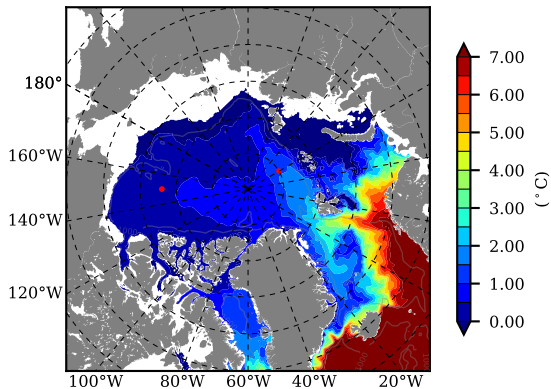

BCTGE28SS AW Max Temp over
1989

AW Max Temp from
PHC 3.0

BCTGE28SS AW Max Temp depth

AW Max Temp depth from
PHC 3.0