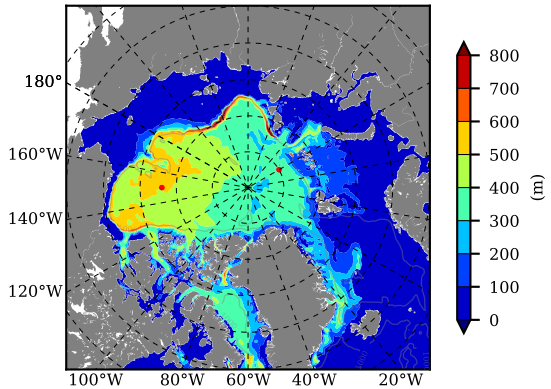

BCTGE28SS AW Max Temp over
1989

AW Max Temp from
PHC 3.0

BCTGE28SS AW Max Temp depth

AW Max Temp depth from
PHC 3.0