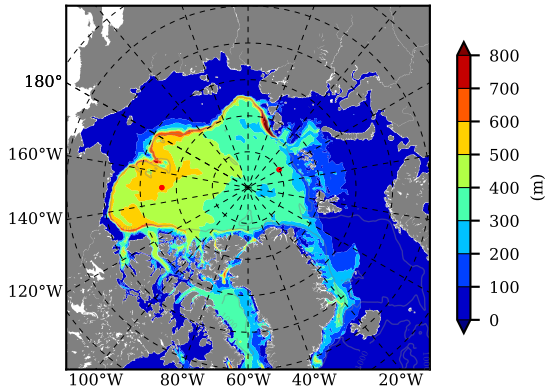

BCTGE28SS AW Max Temp over
1990

AW Max Temp from
PHC 3.0

BCTGE28SS AW Max Temp depth

AW Max Temp depth from
PHC 3.0