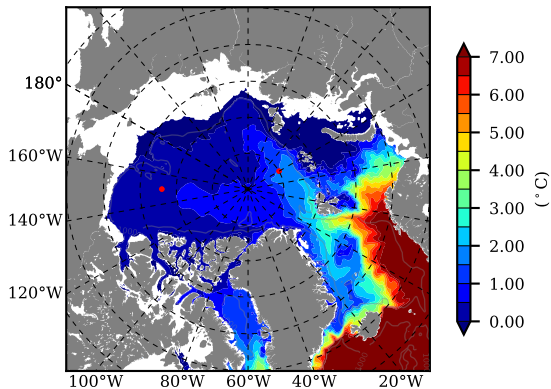

BCTGE28SS AW Max Temp over
1990

AW Max Temp from
PHC 3.0

BCTGE28SS AW Max Temp depth

AW Max Temp depth from
PHC 3.0