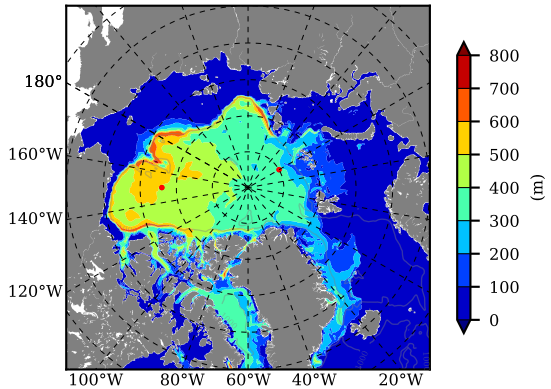

BCTGE28SS AW Max Temp over 1991

AW Max Temp from PHC 3.0

BCTGE28SS AW Max Temp depth

AW Max Temp depth from PHC 3.0