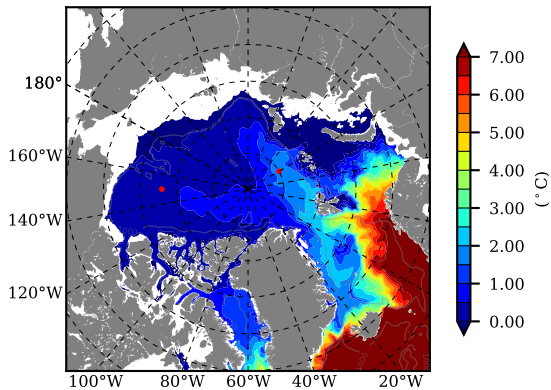

BCTGE28SS AW Max Temp over 1991

AW Max Temp from PHC 3.0

BCTGE28SS AW Max Temp depth

AW Max Temp depth from PHC 3.0