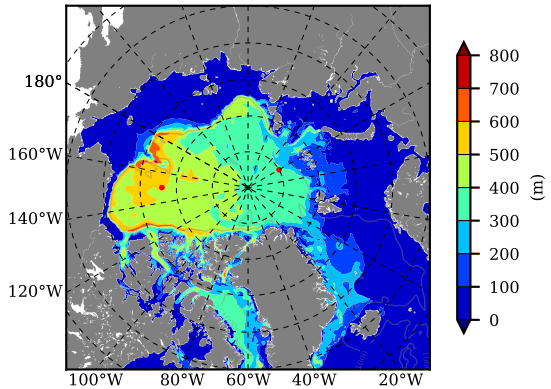

BCTGE28SS AW Max Temp over
1992

AW Max Temp from
PHC 3.0

BCTGE28SS AW Max Temp depth

AW Max Temp depth from
PHC 3.0