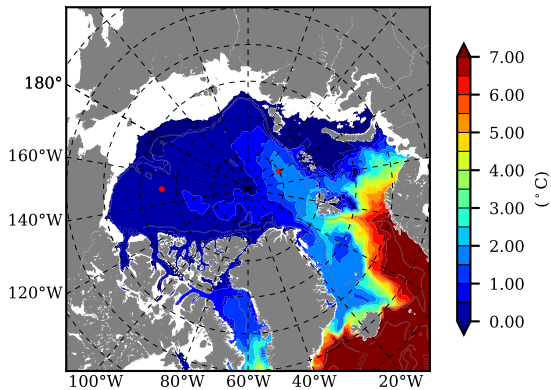

BCTGE28SS AW Max Temp over
1992

AW Max Temp from
PHC 3.0

BCTGE28SS AW Max Temp depth

AW Max Temp depth from
PHC 3.0