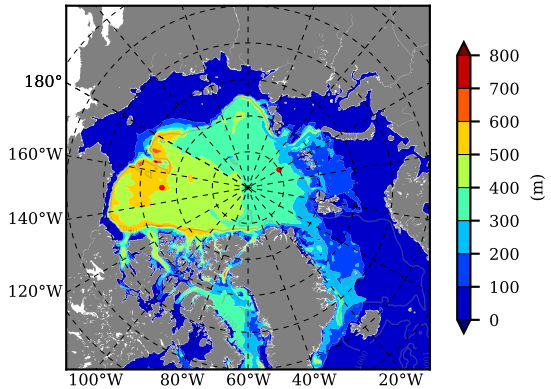

BCTGE28SS AW Max Temp over 1993

AW Max Temp from PHC 3.0

BCTGE28SS AW Max Temp depth

AW Max Temp depth from PHC 3.0