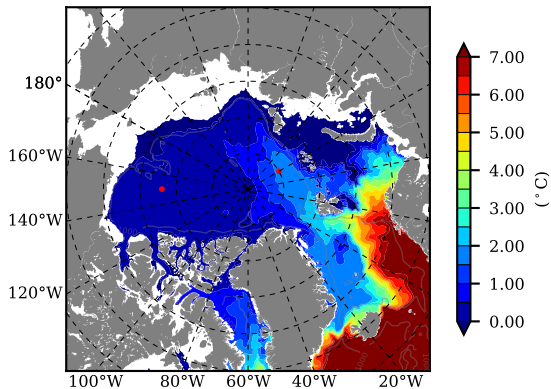

BCTGE28SS AW Max Temp over 1993

AW Max Temp from PHC 3.0

BCTGE28SS AW Max Temp depth

AW Max Temp depth from PHC 3.0