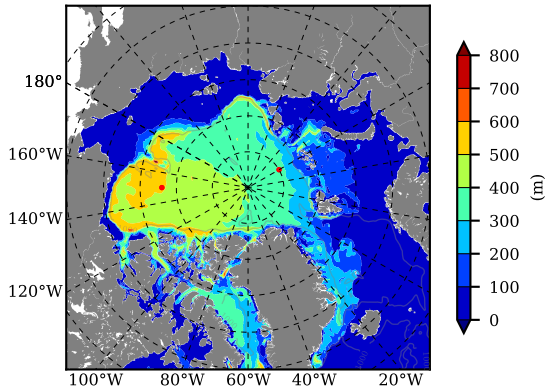

BCTGE28SS AW Max Temp over 1994

AW Max Temp from PHC 3.0

BCTGE28SS AW Max Temp depth

AW Max Temp depth from PHC 3.0