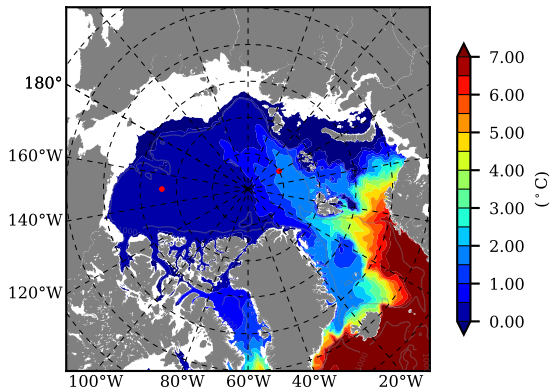

BCTGE28SS AW Max Temp over 1994

AW Max Temp from PHC 3.0

BCTGE28SS AW Max Temp depth

AW Max Temp depth from PHC 3.0