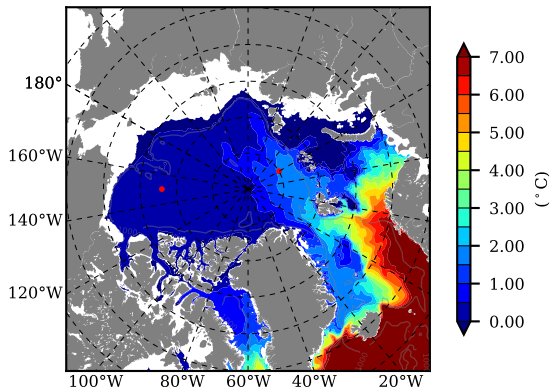

BCTGE28SS AW Max Temp over 1995

AW Max Temp from PHC 3.0

BCTGE28SS AW Max Temp depth

AW Max Temp depth from PHC 3.0