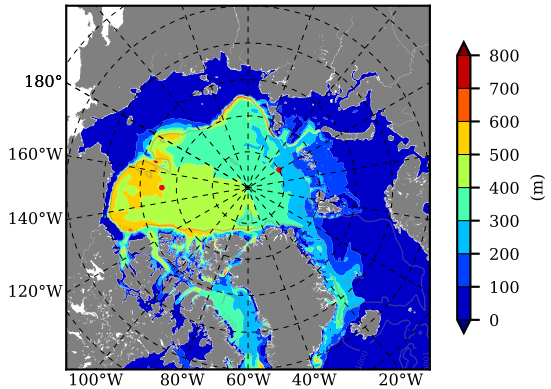

BCTGE28SS AW Max Temp over 1995

AW Max Temp from PHC 3.0

BCTGE28SS AW Max Temp depth

AW Max Temp depth from PHC 3.0