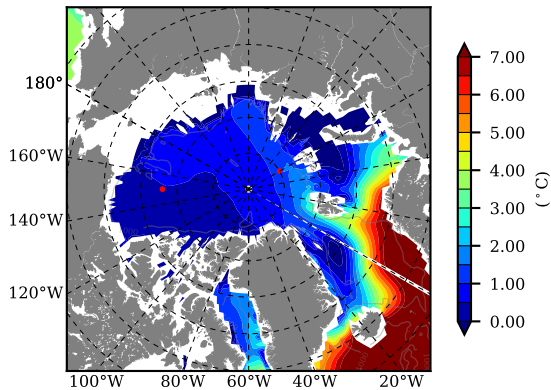

BCTGE28SS AW Max Temp over 1998

AW Max Temp from PHC 3.0

BCTGE28SS AW Max Temp depth

AW Max Temp depth from PHC 3.0