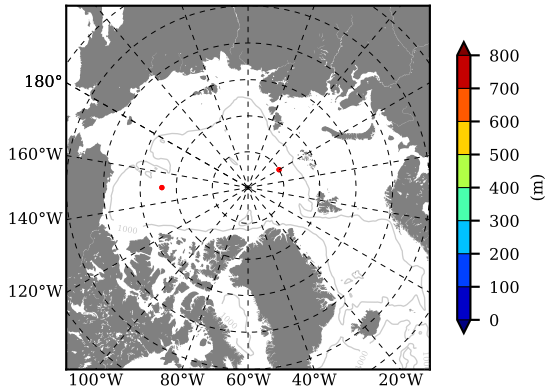

BCTGE28SS AW Max Temp over 2000

AW Max Temp from PHC 3.0

BCTGE28SS AW Max Temp depth

AW Max Temp depth from PHC 3.0