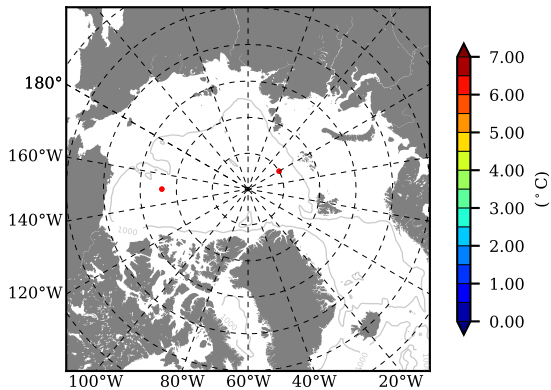

BCTGE28SS AW Max Temp over 2000

AW Max Temp from PHC 3.0

BCTGE28SS AW Max Temp depth

AW Max Temp depth from PHC 3.0