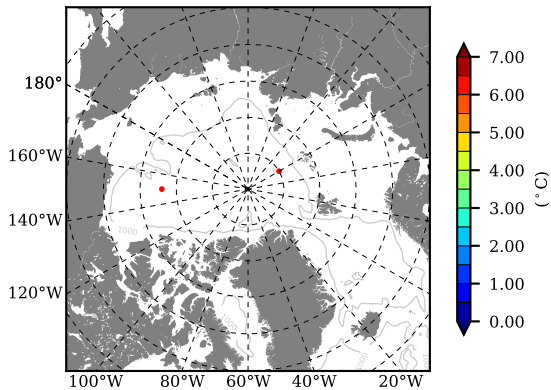

BCTGE28SS AW Max Temp over 2002

AW Max Temp from PHC 3.0

BCTGE28SS AW Max Temp depth

AW Max Temp depth from PHC 3.0