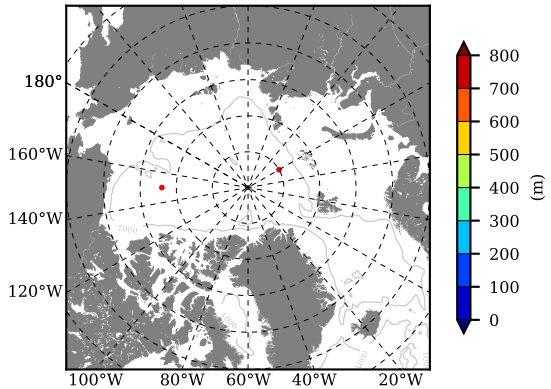

BCTGE28SS AW Max Temp over 2002

AW Max Temp from PHC 3.0

BCTGE28SS AW Max Temp depth

AW Max Temp depth from PHC 3.0