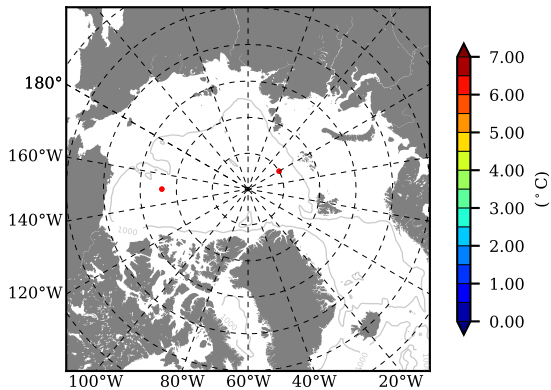

BCTGE28SS AW Max Temp over 2004

AW Max Temp from PHC 3.0

BCTGE28SS AW Max Temp depth

AW Max Temp depth from PHC 3.0