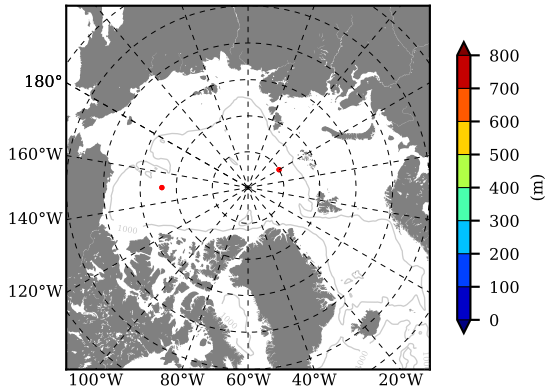

BCTGE28SS AW Max Temp over 2004

AW Max Temp from PHC 3.0

BCTGE28SS AW Max Temp depth

AW Max Temp depth from PHC 3.0