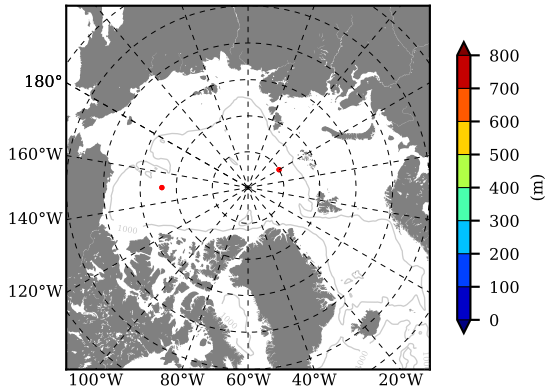

BCTGE28SS AW Max Temp over 2006

AW Max Temp from PHC 3.0

BCTGE28SS AW Max Temp depth

AW Max Temp depth from PHC 3.0