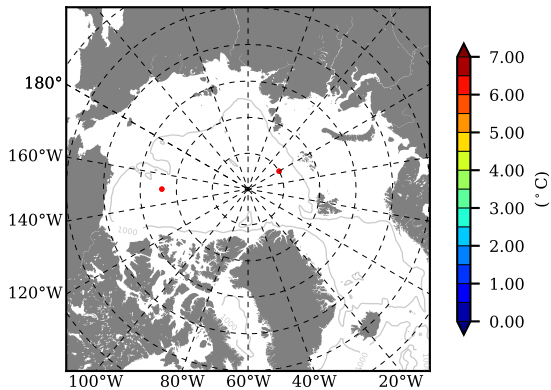

BCTGE28SS AW Max Temp over 2006

AW Max Temp from PHC 3.0

BCTGE28SS AW Max Temp depth

AW Max Temp depth from PHC 3.0