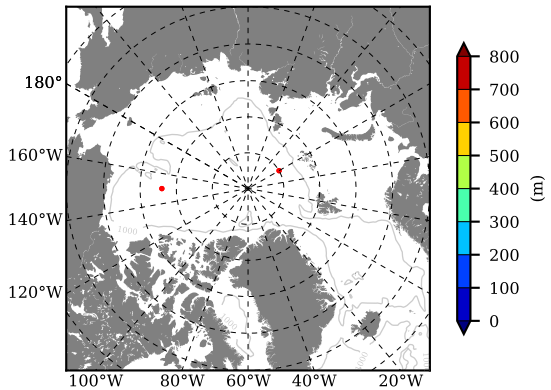

BCTGE28SS AW Max Temp over 2008

AW Max Temp from PHC 3.0

BCTGE28SS AW Max Temp depth

AW Max Temp depth from PHC 3.0