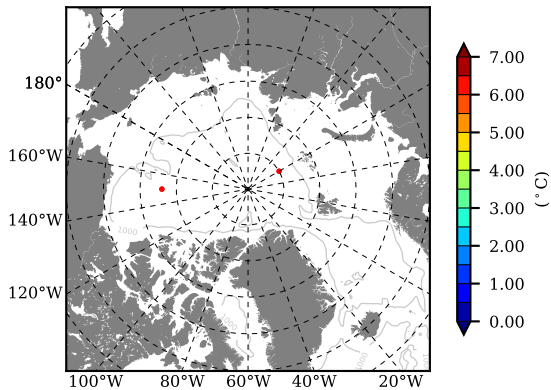

BCTGE28SS AW Max Temp over 2009

AW Max Temp from PHC 3.0

BCTGE28SS AW Max Temp depth

AW Max Temp depth from PHC 3.0