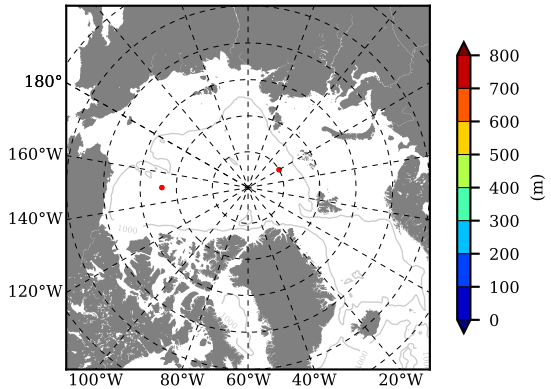

BCTGE28SS AW Max Temp over 2009

AW Max Temp from PHC 3.0

BCTGE28SS AW Max Temp depth

AW Max Temp depth from PHC 3.0