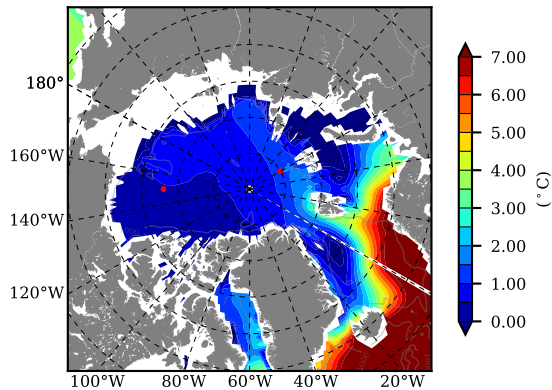

BCTGE28SS AW Max Temp over 2009

AW Max Temp from PHC 3.0

BCTGE28SS AW Max Temp depth

AW Max Temp depth from PHC 3.0