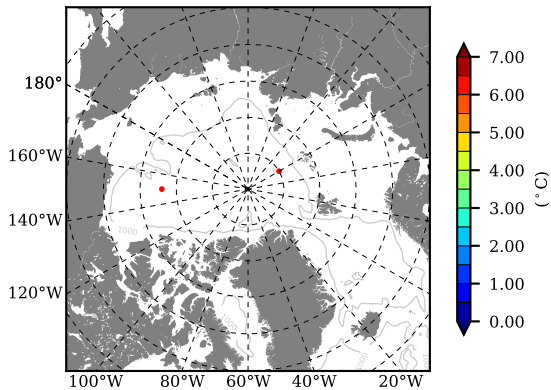

BCTGE28SS AW Max Temp over 2010

AW Max Temp from PHC 3.0

BCTGE28SS AW Max Temp depth

AW Max Temp depth from PHC 3.0