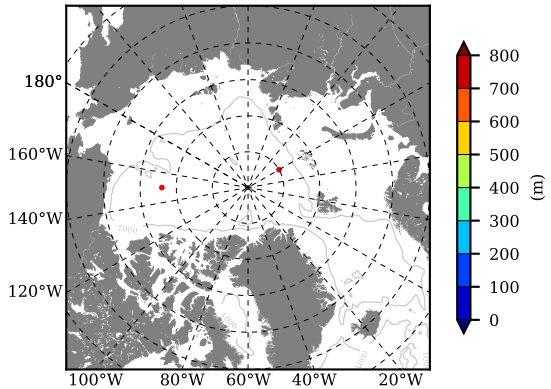

BCTGE28SS AW Max Temp over 2010

AW Max Temp from PHC 3.0

BCTGE28SS AW Max Temp depth

AW Max Temp depth from PHC 3.0