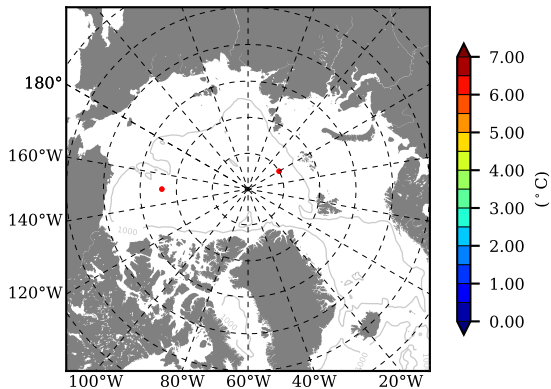

BCTGE28SS AW Max Temp over 2011

AW Max Temp from PHC 3.0

BCTGE28SS AW Max Temp depth

AW Max Temp depth from PHC 3.0