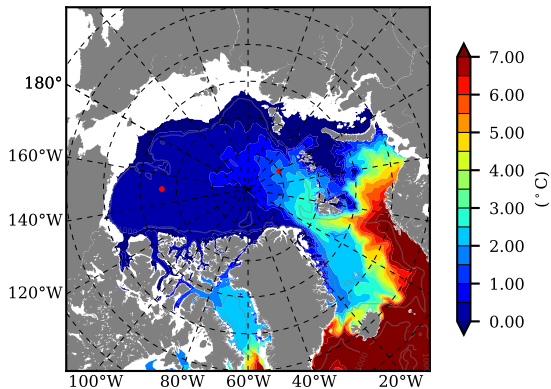

BCTGE28SS AW Max Temp over 2013

AW Max Temp from PHC 3.0

BCTGE28SS AW Max Temp depth

AW Max Temp depth from PHC 3.0