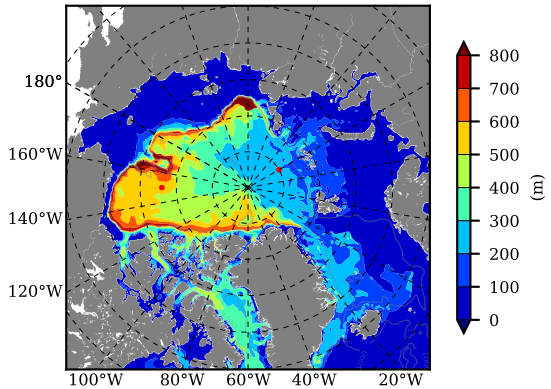

BCTGE28SS AW Max Temp over 2013

AW Max Temp from PHC 3.0

BCTGE28SS AW Max Temp depth

AW Max Temp depth from PHC 3.0